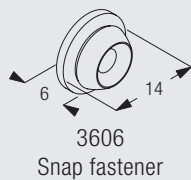

Fitting Options

Direct to wall fixing of snap fastener bracket 3606

Standard Accessories

Standard set

3600	Picture hanging set, containing	3634	Height adjuster	1	
		3637	Cord (ø 1.5mm)	5m	
		3663	Hook	4	

Components

1080	Profile		3604	Corner piece	
3605	End cover		3606	Snap fastener	
3634	Height adjuster		3637	Cord (ø 1.5mm)	
3657	Connecting bridge		3663	Hook	

Useful Measurements

3657	Connecting bridge