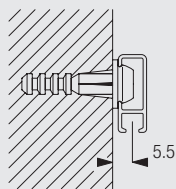

Fitting Options

Direct to wall fixing of snap fastener bracket 3606

Standard Accessories

Standard set

3600	Picture hanging set, containing	3634	Height adjuster	1	
		3637	Cord (ø 1.5mm)	5m	
		3663	Hook	4	

Components

1080	Profile		3604	Corner piece	
3605	End cover		3606	Snap fastener	
3634	Height adjuster		3637	Cord (ø 1.5mm)	
3657	Connecting bridge		3663	Hook	

Useful Measurements

3657	Connecting bridge