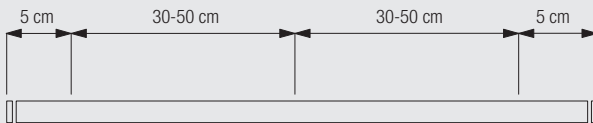

Fitting Information

Bracket 3606 fixing points

Fix invisible snap fastener brackets approx. every 30 - 50cm.