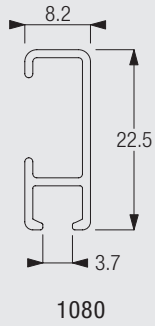

Profile, Bending and Specification Information

Specification guide - download from www.silentgliss.co.uk (password required)

Silent Gliss 3600 picture hanging system supplied made to measure and complete comprising anodised aluminium profile 1080 in satin silver or powder coated white as standard and hanging set 3665. Specially developed for the quick and precise hanging or moving of pictures. Profile optional in bronze, gold, black, cream, gunmetal and chrome effect. Maximum Weight per picture 10KG.