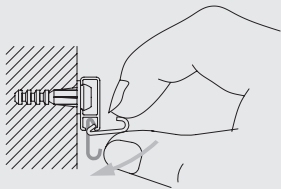

Hanging up of picture with Set 3600

Click-in hooks 3663 as shown on the picture.