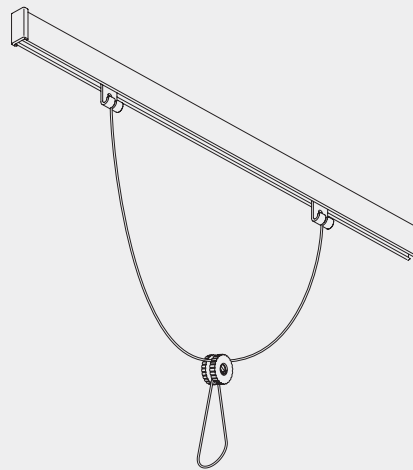

# Hand Operated Curtain Track Systems

### Product Information

- Specially developed picture hanging system for the quick and precise hanging and moving of framed pictures
- Pictures can be moved vertically or horizontally without re-drilling the wall
- Suitable for domestic use as well as galleries, schools, banks, offices, etc.
- For pictures weighing up to 10kg
- Easy wall fixing with specially developed button-fix brackets
- Standard colours: silver, white, gold, bronze, black or cream
- Can be bent