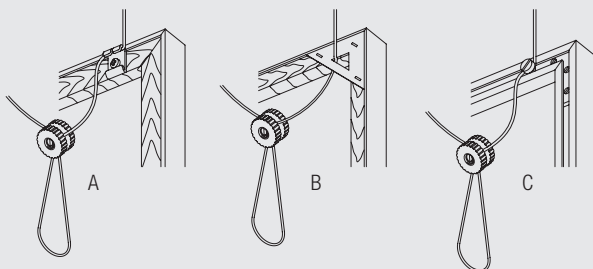

## Fitting Information

### Bracket 3606 fixing points

Fix invisible snap fastener brackets approx. every 30 - 50cm.

Click on and off snap fastener 3606.

### Hanging up of picture with Set 3600

Click-in hooks 3663 as shown on the picture.

A: Fixing cords with hooks 3663  
 B and C: Fixing cords by using existing frame hangers  
 Adjust and fix cord by turning the plastic screw.

## Fitting Options