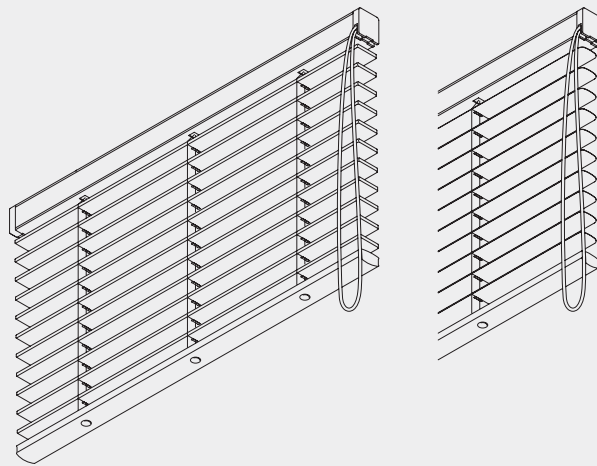

Venetian Blind Systems

Cord Operated Venetian Blind System

Silent Gliss® 8910

Wooden, Aluminium and Leather

Product Information

- Luxurious mono controlled 50mm Venetian blind system - one single cord permits raising, lowering and tilting of the slats.
- Features unique 'continuous drop' action.
- Available with real wood, aluminium or leather slats.
- Matching slat is inserted into the headrail, preventing the need for a valance.
- Wide and attractive slat colour choice.
- Available with fabric tapes, excluding leather slats (extra cost).
- Made to measure.
- The wooden slats can be made flame retardant (extra costs).
- Side-guide option available.

8910

Profile and Bending Information

8902

Cannot be bent

Specification Information - download from www.silentgliss.co.uk (password required).

Silent Gliss 8910 system mono control Venetian blind. Overall widthcm, overall dropcm. Single cord operation RHS/LHS. Aluminium headrail incorporating matching slat. Slat colour to be chosen from Silent Gliss 50mm range. System to be fixed with Silent Gliss universal brackets 8920 to ceiling or wall at 500mm intervals plus one at 100mm from each end.

System Dimensions

243 cm (Wood and
Leather)
360 cm (Alu)

65cm

275 cm (Wood and
Leather)
360 cm (Alu)

4.6 m² (Wood and
Leather)
10 m² (Alu)

Slat stack height calculation

Material	Slat width	Blind Drop	Blind Drop							
			60cm	90cm	120cm	150cm	180cm	210cm	240cm	270cm
Wooden	50mm	X	12.0cm	14.5cm	17.0cm	19.5cm	22.0cm	24.5cm	27.0cm	29.5cm
	50mm	X	14.0cm	16.0cm	18.0cm	20.0cm	22.0cm	24.0cm	26.0cm	28.0cm
Leather	50mm	X	10.2cm	13.2cm	16.7cm					
	50mm	X								
Aluminium	50mm	X								
	50mm	X								