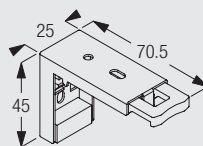

The system 8910 can be equipped with side-guides wires and can therefore also be used for sloped up to 15° incline from vertical.

Fitting Information

WARNING

Young children can be strangled by loops in pullcords, chains, tapes and inner cords that operate the product. To avoid strangulation and entanglement, keep cords out of the reach of young children. Cords may become wrapped around a child's neck. Move beds, cots and furniture away from window covering cords. Do not tie cords together. Make sure cords do not twist to create a loop.

Bracket positioning

Fitting Options

Ceiling fix

8920
 Universal bracket

Wall fix

8920
 Universal bracket

Please note: When fitting in a recess, a minimum gap of 90mm must be allowed.

8910