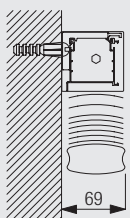

Side guides for stabilising blind system and sloped applications (up to 15°) from vertical.

A and B: Fitting of side guides inside window frame
 (A: detail eyelet / B: detail wireholder)
 C: Fitting of side guides onto front of window frame

The system 8910 can be equipped with side-guides wires and can therefore also be used for sloped up to 15° incline from vertical.

Fitting Information

WARNING

Young children can be strangled by loops in pullcords, chains, tapes and inner cords that operate the product. To avoid strangulation and entanglement, keep cords out of the reach of young children. Cords may become wrapped around a child's neck. Move beds, cots and furniture away from window covering cords. Do not tie cords together. Make sure cords do not twist to create a loop.

Bracket positioning

Fitting Options

Ceiling fix

8920
 Universal bracket

Wall fix

8920
 Universal bracket

Please note: When fitting in a recess, a minimum gap of 90mm must be allowed.

8910

Standard Accessories

8902 Profile

8920 Universal bracket

10400 Safety Cord Retainer

8910

8910

8910

8910