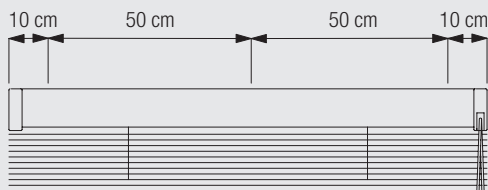

Bracket positioning

Fitting Options

Ceiling fix

Wall fix

Please note: When fitting in a recess, a minimum gap of 90mm must be allowed.

8910