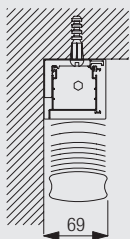

Side guides for stabilising blind system and sloped applications (up to 15°) from vertical.

A and B: Fitting of side guides inside window frame
 (A: detail eyelet / B: detail wireholder)
 C: Fitting of side guides onto front of window frame

The system 8910 can be equipped with side-guides wires and can therefore also be used for sloped up to 15° incline from vertical.

Fitting Information

WARNING

Young children can be strangled by loops in pullcords, chains, tapes and inner cords that operate the product. To avoid strangulation and entanglement, keep cords out of the reach of young children. Cords may become wrapped around a child's neck. Move beds, cots and furniture away from window covering cords. Do not tie cords together. Make sure cords do not twist to create a loop.

Bracket positioning

Fitting Options

Ceiling fix

8920
 Universal bracket

Wall fix

8920
 Universal bracket

Please note: When fitting in a recess, a minimum gap of 90mm must be allowed.

8910