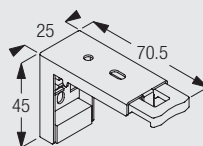

Side guides for stabilising blind system and sloped applications (up to 15°) from vertical.

A and B: Fitting of side guides inside window frame
 (A: detail eyelet / B: detail wireholder)
 C: Fitting of side guides onto front of window frame

The system 8910 can be equipped with side-guides wires and can therefore also be used for sloped up to 15° incline from vertical.

Fitting Information

WARNING

Young children can be strangled by loops in pullcords, chains, tapes and inner cords that operate the product. To avoid strangulation and entanglement, keep cords out of the reach of young children. Cords may become wrapped around a child's neck. Move beds, cots and furniture away from window covering cords. Do not tie cords together. Make sure cords do not twist to create a loop.

Bracket positioning

Fitting Options

Ceiling fix

8920
 Universal bracket

Wall fix

8920
 Universal bracket

Please note: When fitting in a recess, a minimum gap of 90mm must be allowed.

8910