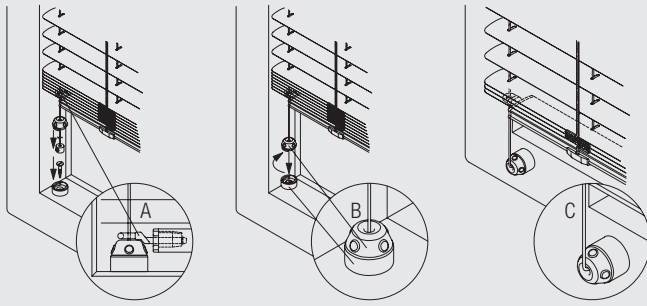

8910

* These colour combinations are recommended, however any other combination is available. Various components to be colour coordinated / painted at extra cost.

An actual slat is inserted into the headrail for perfect matching of colours and materials.

Side guides for stabilising blind system and sloped applications (up to 15°) from vertical.

A and B: Fitting of side guides inside window frame
 (A: detail eyelet / B: detail wireholder)
 C: Fitting of side guides onto front of window frame