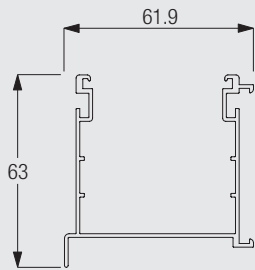

8910

Profile and Bending Information

8902

Cannot be bent

Specification Information - download from www.silentgliss.co.uk (password required).

Silent Gliss 8910 system mono control Venetian blind. Overall widthcm, overall dropcm. Single cord operation RHS/LHS. Aluminium headrail incorporating matching slat. Slat colour to be chosen from Silent Gliss 50mm range. System to be fixed with Silent Gliss universal brackets 8920 to ceiling or wall at 500mm intervals plus one at 100mm from each end.

System Dimensions

243 cm (Wood and
Leather)
360 cm (Alu)

65cm

275 cm (Wood and
Leather)
360 cm (Alu)

4.6 m² (Wood and
Leather)
10 m² (Alu)

Slat stack height calculation

Material	Slat width	Blind Drop	Blind Drop							
			60cm	90cm	120cm	150cm	180cm	210cm	240cm	270cm
Wooden	50mm	X	12.0cm	14.5cm	17.0cm	19.5cm	22.0cm	24.5cm	27.0cm	29.5cm
	50mm	X	14.0cm	16.0cm	18.0cm	20.0cm	22.0cm	24.0cm	26.0cm	28.0cm
Leather	50mm	X	10.2cm	13.2cm	16.7cm					
	50mm	X								
Aluminium	50mm	X								
	50mm	X								