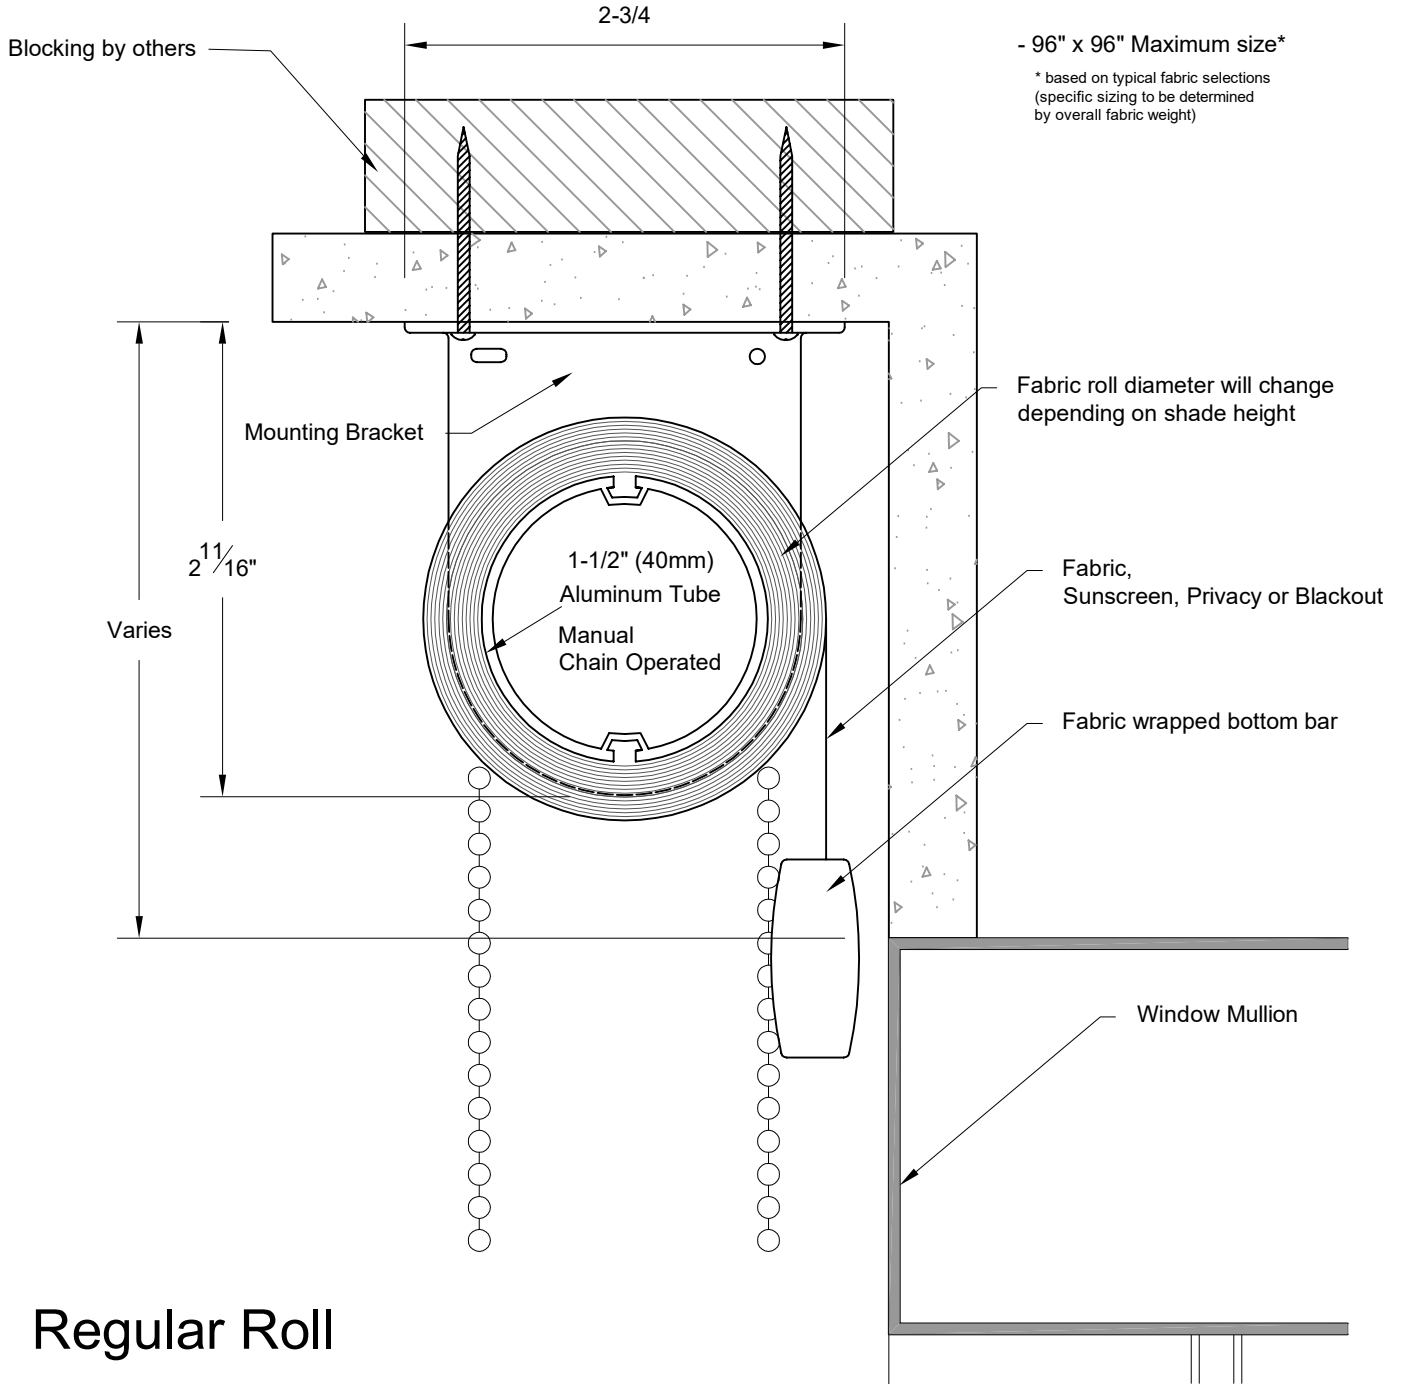

# SYSTEM 4110

CEILING MOUNT WITH 1-1/2" (40mm) TUBE

Regular Roll