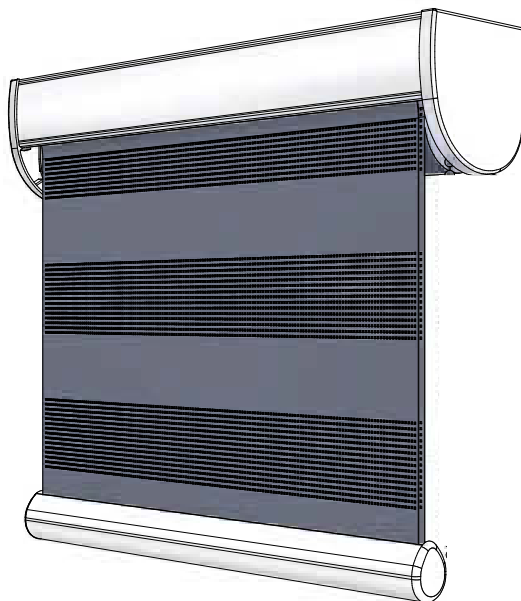

## Banded Shades for Light and Privacy

Astirium™ roller shades are popularly known as “banded” shades because of their ability to quickly and easily adjust levels of light and privacy for your needs throughout the day. The soft, alternating sheer [see-through] and solid [non see-through] horizontal bands/vanes provide visual security and protection from damaging UV light and glare. The shades come in a wide array of fabric styles, textures, and colours with light filtering or room darkening selections. The low profile [2 3/4"] cassette and the narrow aluminum bottom bar create a minimalist look and feel.

Astirium™ roller shades come with an array of customization options such as shade widths from 20" to 102" and lengths of up to 108", light filtering or room darkening with your choice of whisper quiet Lutron or cost-effective Gapos motors. Both are supplied with 24 volt DC wired motors or wireless, battery powered options. The Astirium™ shading system can be controlled by a wall switch or hand held radio frequency (RF) remotes. Lutron and Gapos motors can integrate with 3rd party home automation systems via optional RS232 interface modules.