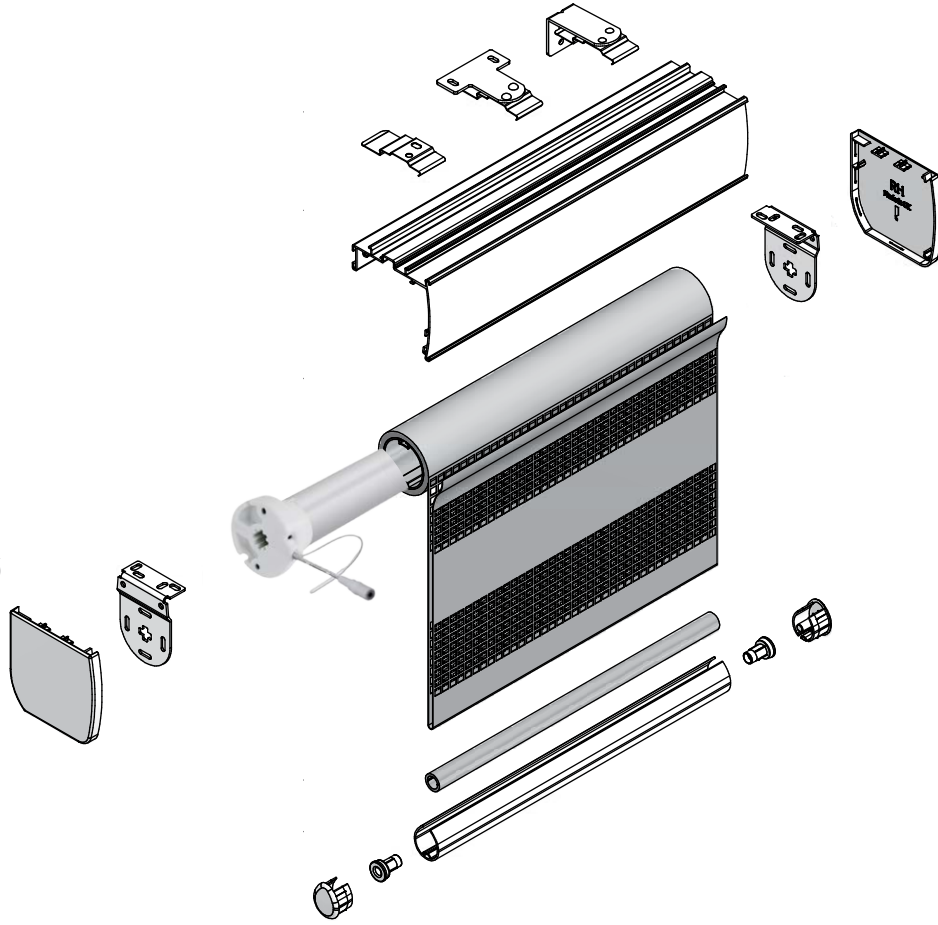

ASTIRIUM™

Adaptable Softened Vanes

1-800-483-5550
bradingfabrication.com
info@bradingfabrication.com