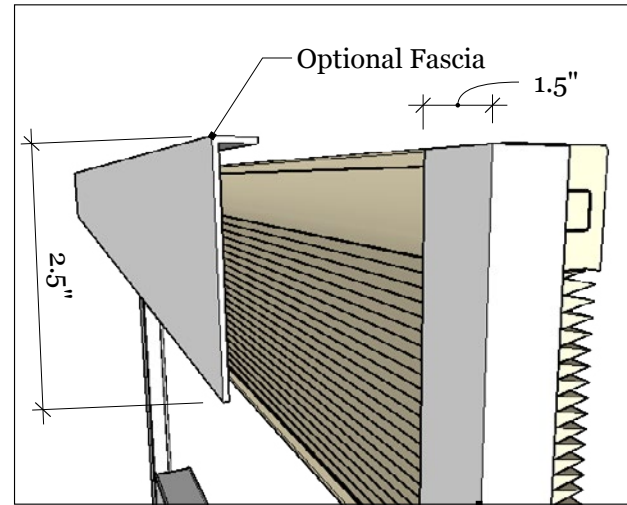

Spring Rail

2 5/8"

Optional Fascia

1.5"

2.5"

1"

Side Tracks

Shade

Pulleys

2 1/4"

Spring Mechanism

Cap to conceal spring mechanism

Tension cords

Note: Spring rail, side tracks, and optional fascia is available in white, black, bronze and silver