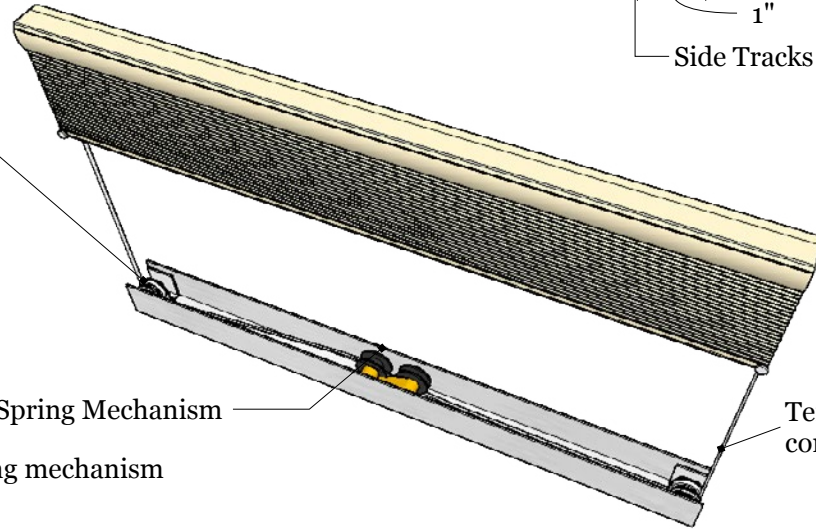

Spring Rail

2 5/8"

Optional Fascia

1.5"

2.5"

1"

Side Tracks

Shade

Pulleys

2 1/4"

Spring Mechanism

Cap to conceal spring mechanism

Tension cords

Note: Spring rail, side tracks, and optional fascia is available in white, black, bronze and silver