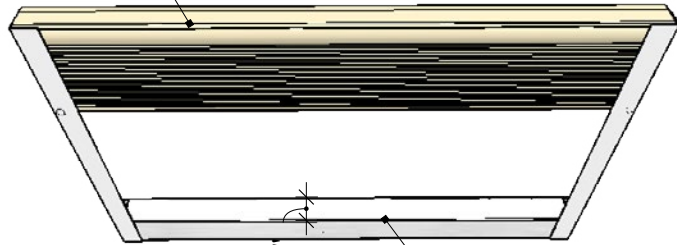

Spring Rail

2 5/8"

Optional Fascia

1.5"

2.5"

1"

Side Tracks

Shade

Pulleys

2 1/4"

Spring Mechanism

Cap to conceal spring mechanism

Tension cords

Note: Spring rail, side tracks, and optional fascia is available in white, black, bronze and silver