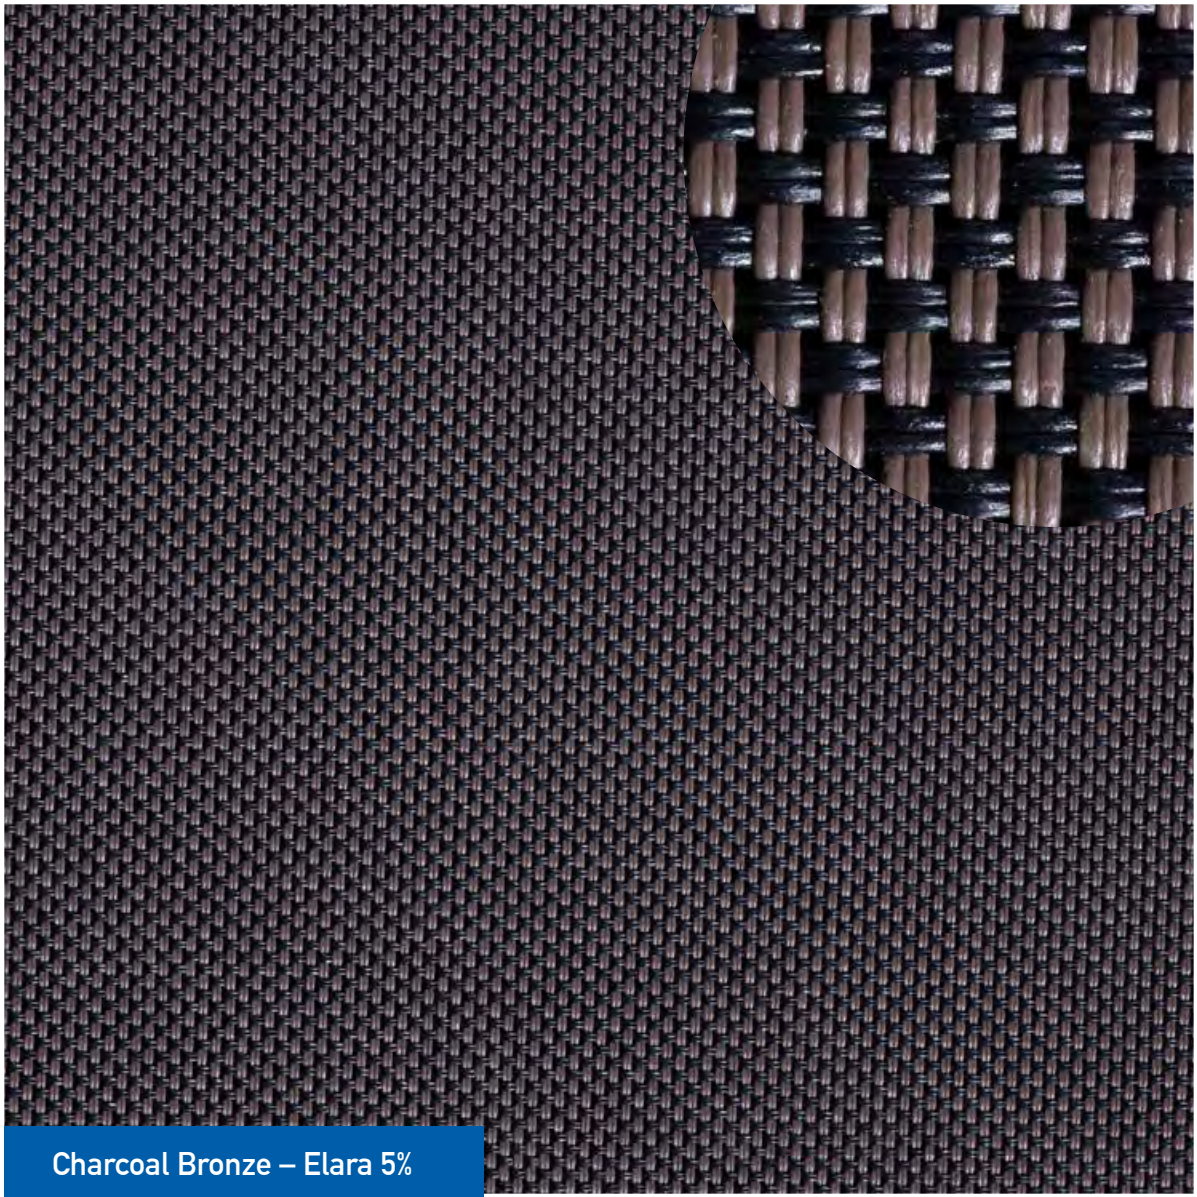

Grey – Elara 5%

Grey – Elara 5%

Charcoal Bronze – Elara 5%

Charcoal Bronze – Elara 5%

Charcoal Bronze – Elara 5%

Black – Elara 5%

Black – Elara 5%

Black – Elara 5%

Light Grey – Black Out

Light Grey – Black Out

Light Grey – Black Out

Dark Grey – Black Out

Dark Grey – Black Out

Dark Grey – Black Out

Charcoal – Black Out

Charcoal – Black Out

Charcoal – Black Out

Technical Data

Sunscreen S-500 Series 5%

Composition	30% Polyester 70% PVC
Width	118"-300 cm
Fabric Thickness	0.55 mm
Cleaning	Damp Cloth

	S-500	S-501	S-502	S-503	S-504	S-505
Colour	Snow White	White/Linen	Grey White	Grey	Charcoal Bronze	Black
TV: Light Transmission	12%	9%	8%	14%	8%	7%
TS: Solar Transmission	12%	10%	8%	15%	9%	6%
RS: Solar Reflection	72%	54%	48%	51%	7%	5%