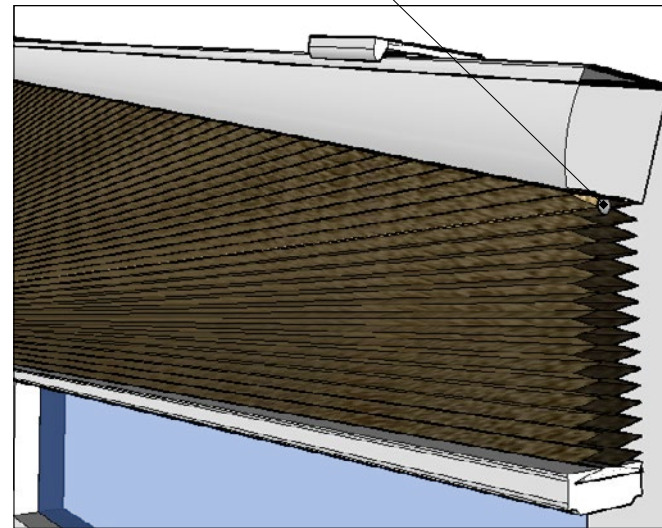

*Varies Based on Model*

Single Cell Fabric Only

Concealed weighted rod

Note - Headrail endcaps are not available on angled honeycomb shades.

### Angled Honeycomb Shades

REVISIONS	
MM/DD/YY	REMARKS
1	... ..
2	... ..
3	... ..
4	... ..
5	... ..

A 01

Brading Fabrication Ltd. (BFL) is the exclusive distributor for DEL products in Canada.  
 bradingfabrication.com | 1-800-483-5550 | info@bradingfabrication.com