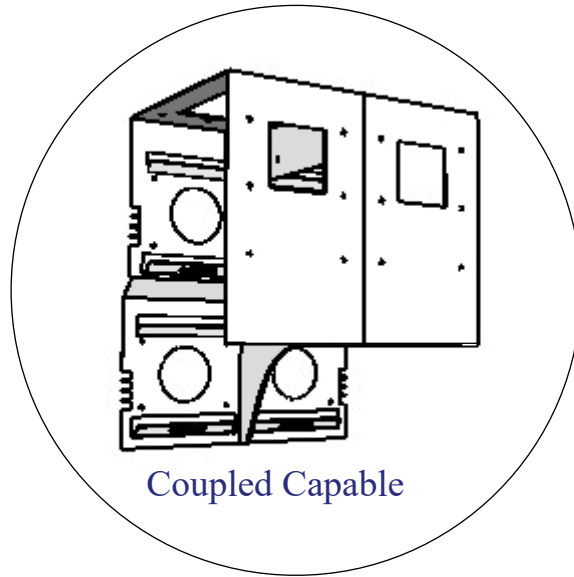

Shown in recessed cavity with optional DEL/BFL Mud In Hanger with flap.

Shown in metal pocket with flap.

Maximum 3.5" Roll Diameter -

Coupled Capable

Maximum 3.5" Roll Diameter -