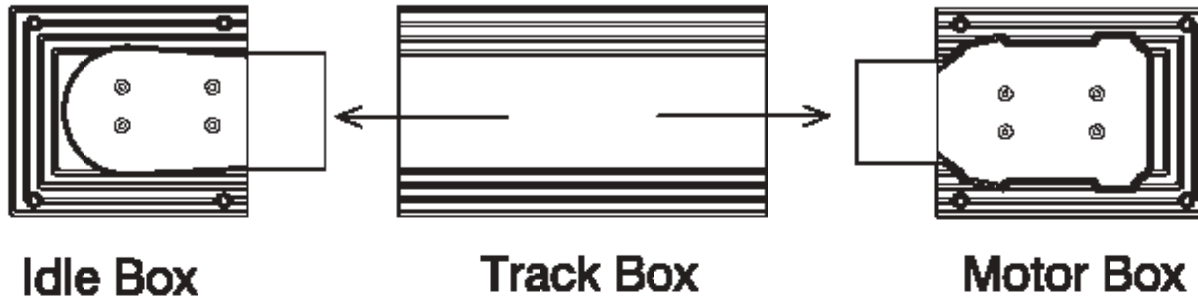

Perfect Fit

Note: When ordering your motorized drapery tracks from Lutron, order them as "recessed mount"

Brading Fabrication Ltd. (BFL) is the exclusive distributor for DEL products in Canada.  
[bradingfabrication.com](http://bradingfabrication.com) | 1-800-483-5550 | [info@bradingfabrication.com](mailto:info@bradingfabrication.com)

**Cut track cavity to length**

**Connect idle box and motor box cavities to track box cavity**

**NOT TO SCALE**

**Drill holes at a maximum of 3 foot intervals  
and install screws, anchoring the cavity to the blocking.  
Screw heads must be flush.**