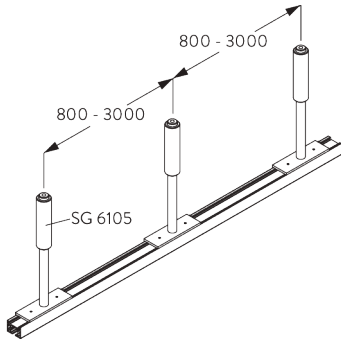

E. SUSPENDED FITTING

Hanger SG 6105