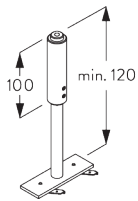

E. SUSPENDED FITTING

Hanger SG 6105

SG 6105
Hanger with plate