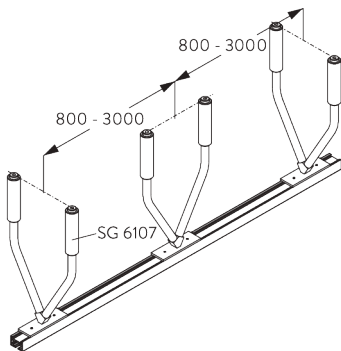

V-hanger SG 6107