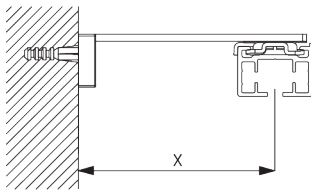

Square Smart Fix SG 11211 - SG 11215 and clamp SG 3004:
Screw SG 10074 (M4x8) needed.