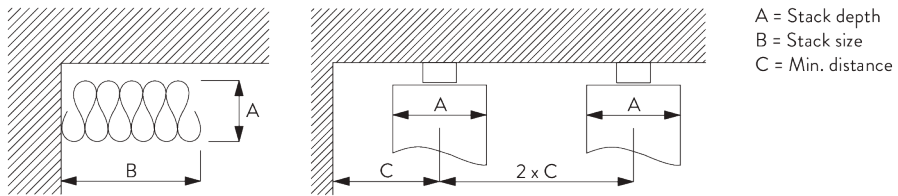

2C Roller cord SG 10852	Pockets between hooks	Approx. curtain fullness	Stack depth A	Stack size B	Min distance C
80	6	~2.1	140	210 per metre of track	90
80	7	~2.3	160	210 per metre of track	100

2C Roller cord SG 10869	Pockets between hooks	Approx. curtain fullness	Stack depth A	Stack size B	Min distance C
60	4	~2.1	100	260 per metre of track	70
60	5	~2.3	120	260 per metre of track	80