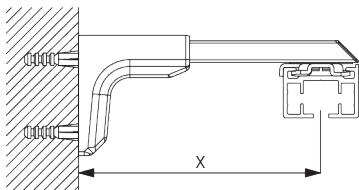

Universal Smart Fix SG 11154 - SG 11156 and clamp SG 3004:
Screw SG 11158 (M4x12) needed.

Smart Fix	X mm (SG 3041)	X mm (SG 3004)
SG 11200 / SG 11210	83	
SG 11201 / SG 11211	103	72
SG 11202 / SG 11212	123	92
SG 11203 / SG 11213	143	112
SG 11204 / SG 11214	173	142
SG 11205 / SG 11215	223	192
SG 11154	128-156	102-130
SG 11155	158-186	132-160
SG 11156	208-236	182-210