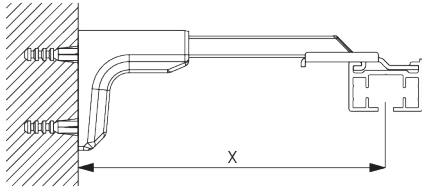

## C. WALL FITTING

### Smart Fix

**Smart Fix SG 11200 - SG 11205 and bracket SG 3041:**  
Screw SG 10492 (M4x8) needed.

**Square Smart Fix SG 11210 - SG 11215 and bracket SG 3041:**  
Screw SG 10492 (M4x8) needed.

**Universal Smart Fix SG 11154 - SG 11156 and bracket SG 3041:**  
Screw SG 10407 (M4x10) needed.