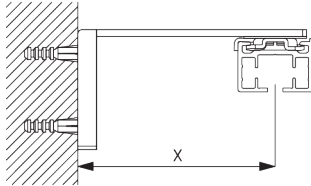

### Smart Fix

**Smart Fix SG 11200 - SG 11205 and bracket SG 3041:**  
Screw SG 10492 (M4x8) needed.

**Square Smart Fix SG 11210 - SG 11215 and bracket SG 3041:**  
Screw SG 10492 (M4x8) needed.

**Universal Smart Fix SG 11154 - SG 11156 and bracket SG 3041:**  
Screw SG 10407 (M4x10) needed.