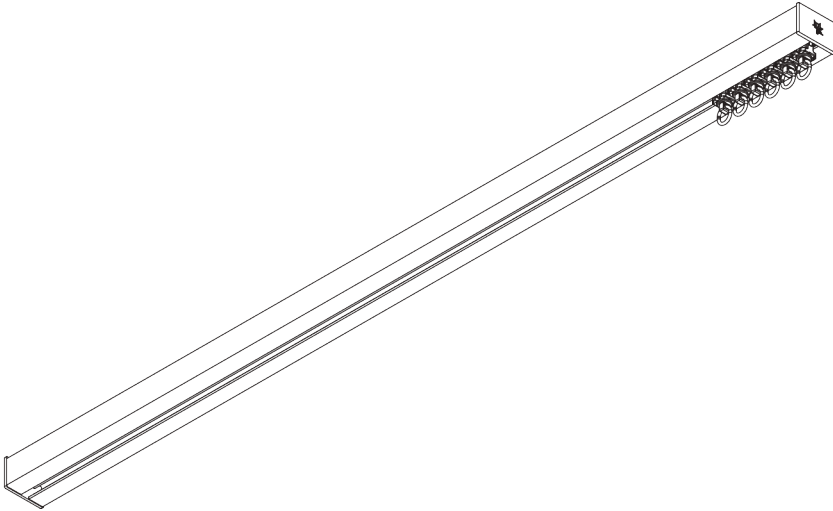

## PRODUCT INFORMATION

- **Operation:** hand
- **Range:** M - L
- **Fitting:** ceiling, wall, recess
- **Colours:** white RAL 9016, black RAL 9005 or anodised aluminum, special colours possible (recess profile only in white RAL 9016, black RAL 9005 or special color)
- **Fabrics:** refer to Silent Gliss fabric collection

### **Features:**

- 2-component (2C) roller technology
- Wave (2C)
- Bendable
- Bendable recess profile