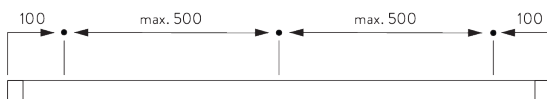

FITTING

A. FITTING INFORMATION

Fixing points

For detailed fitting information, visit the Silent Gliss website.