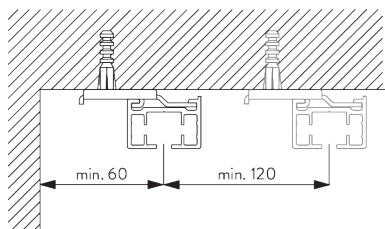

## A. FITTING INFORMATION

Fixing points

For detailed fitting information, visit the Silent Gliss website.

**B. CEILING FITTING**

**Clamp SG 3004**

**SG 3004**

*Clamp*

**Direct fitting**

**SG 7002**

*Profile protector*

**SG 10865**

*Support plate*

**Bracket SG 3041**

**SG 3041**

*Bracket*