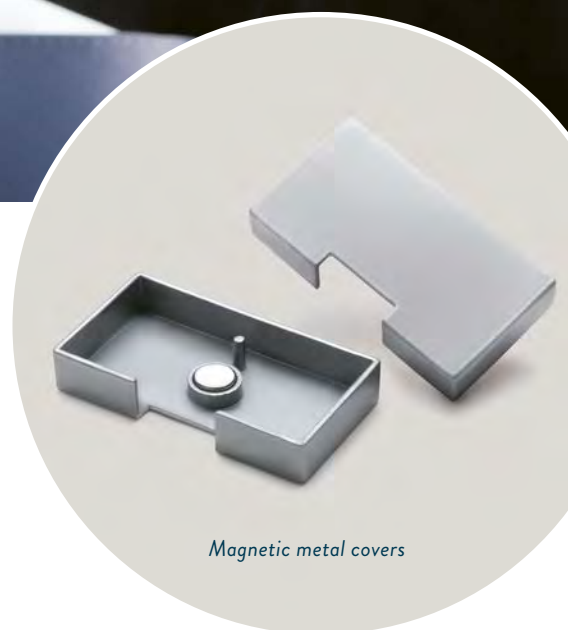

UNIVERSAL SMART FIX

A bracket console with 3 different extension arms for ultimate flexibility and adjustability.

Magnetic metal covers